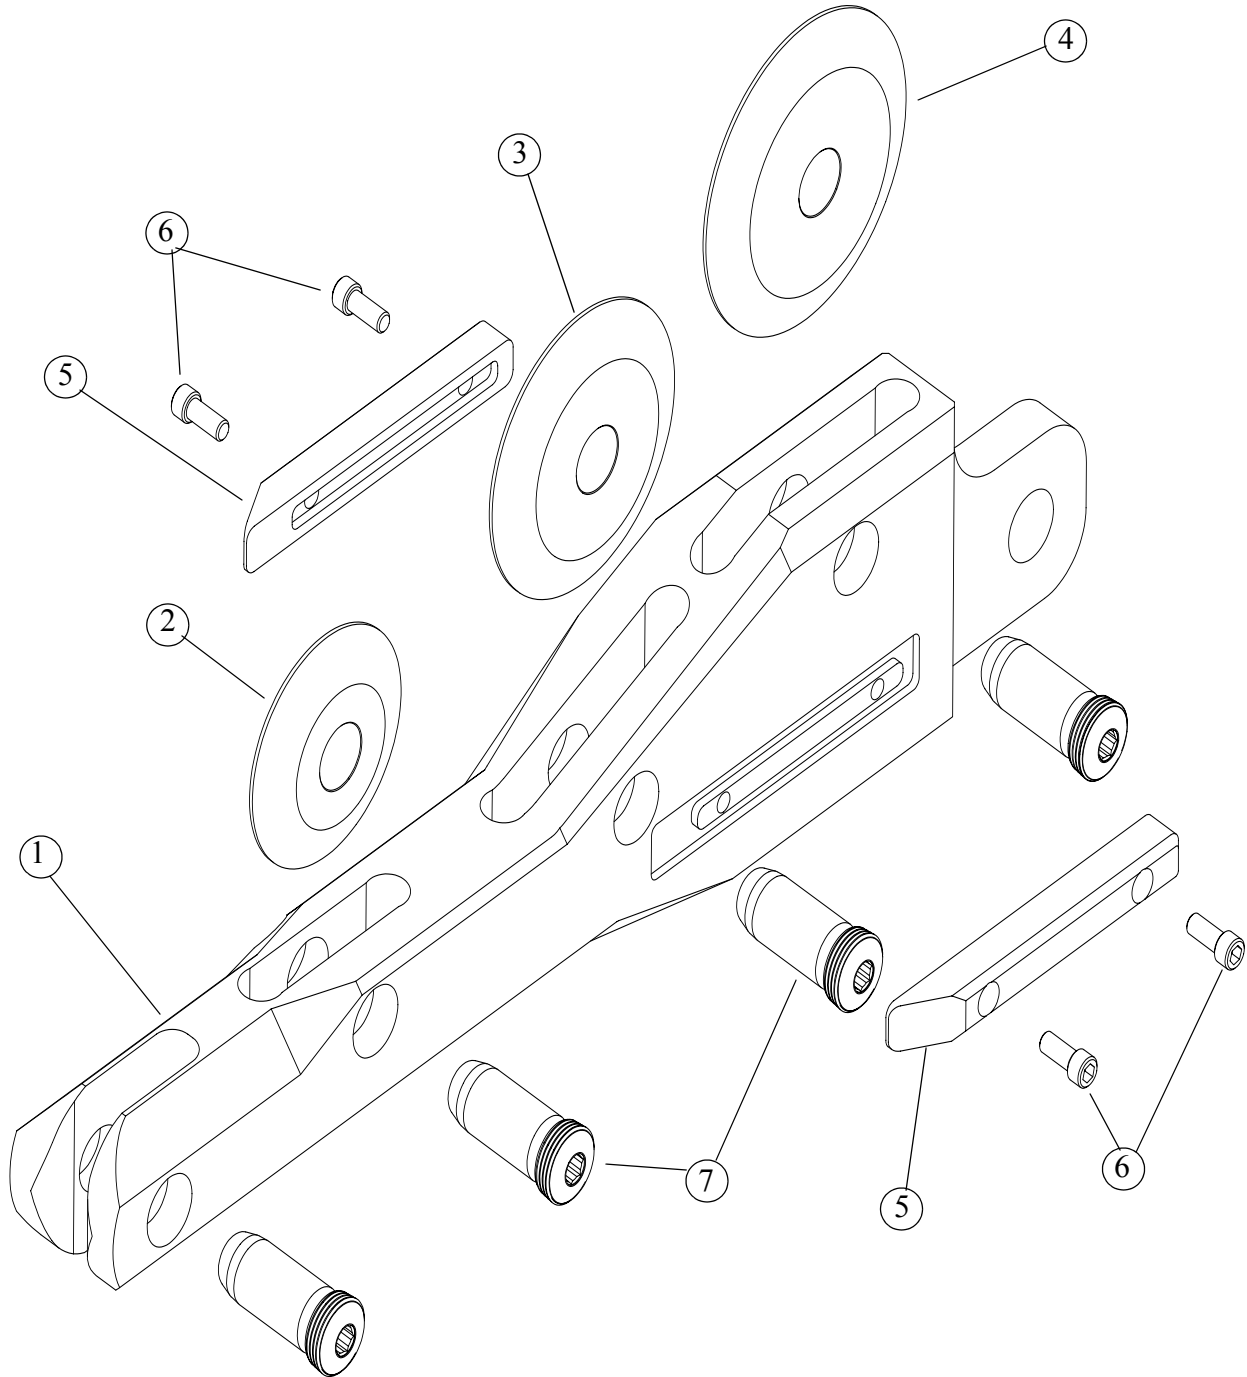

## Ductile Slitter Assembly Parts List 4" Model

	Item No.	Description	Part No.	Qty	Remarks
Item Number	1	Frame, Disk, Slitting - 4"	296266004	1	
	2	Disk, Slitting - 3.63	296266005	1	
	3	Disk, Slitting - 4.45	296266006	1	
	4	Disk, Slitting - 4.88	296266007	1	
	5	Pilot, Disk, Slitting	296266008	2	
	6	Cap Screw, Socket Head	296252086	4	
	7	Pin, Extra Hi Strength	290751001	4	
	8	Ductile Slitter Assembly 4"	296266002	1	Incl: 1thru 7