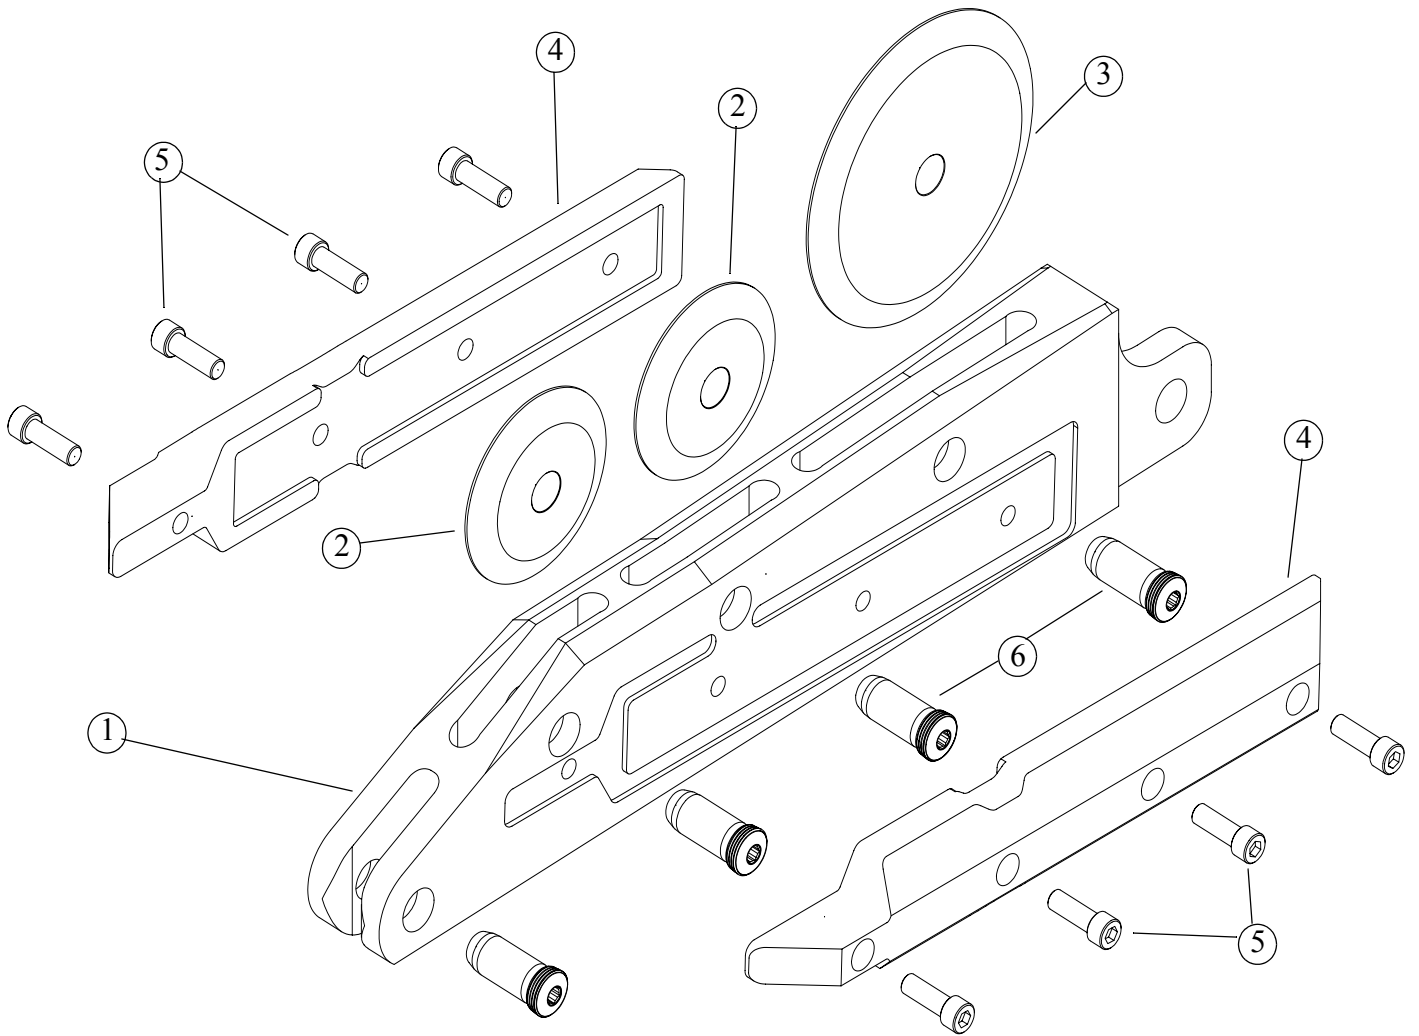

## Ductile Slitter Assembly Parts List 6" Model

	Item No.	Description	Part No.	Qty	Remarks
Item Number	1	Frame, Slitting Disk - 6"	296266087	1	
	2	Disk, Slitting - 4.88	296266007	2	
	3	Disk, Slitting - 7.88	296266088	1	
	4	Pilot, Slitting Disk - 6"	296266089	2	
	5	Cap Screw, Socket Head	240056001	8	
	6	Pin, Extra Hi Strength	290751001	4	
	7	Ductile Slitter Assembly 6"	296266086	4	Incl: 1 thru 6